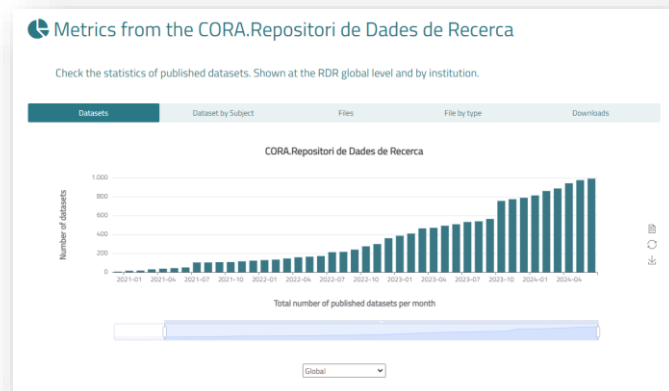

Algunes estadístiques sobre l'RDR

- ✓ El nombre de datasets publicats son, gairebé, 1.000 datasets
- ✓ I el 40% s'han categoritzat com a Ciències Socials (213 / 19%) i Humanitats (181 / 17%)