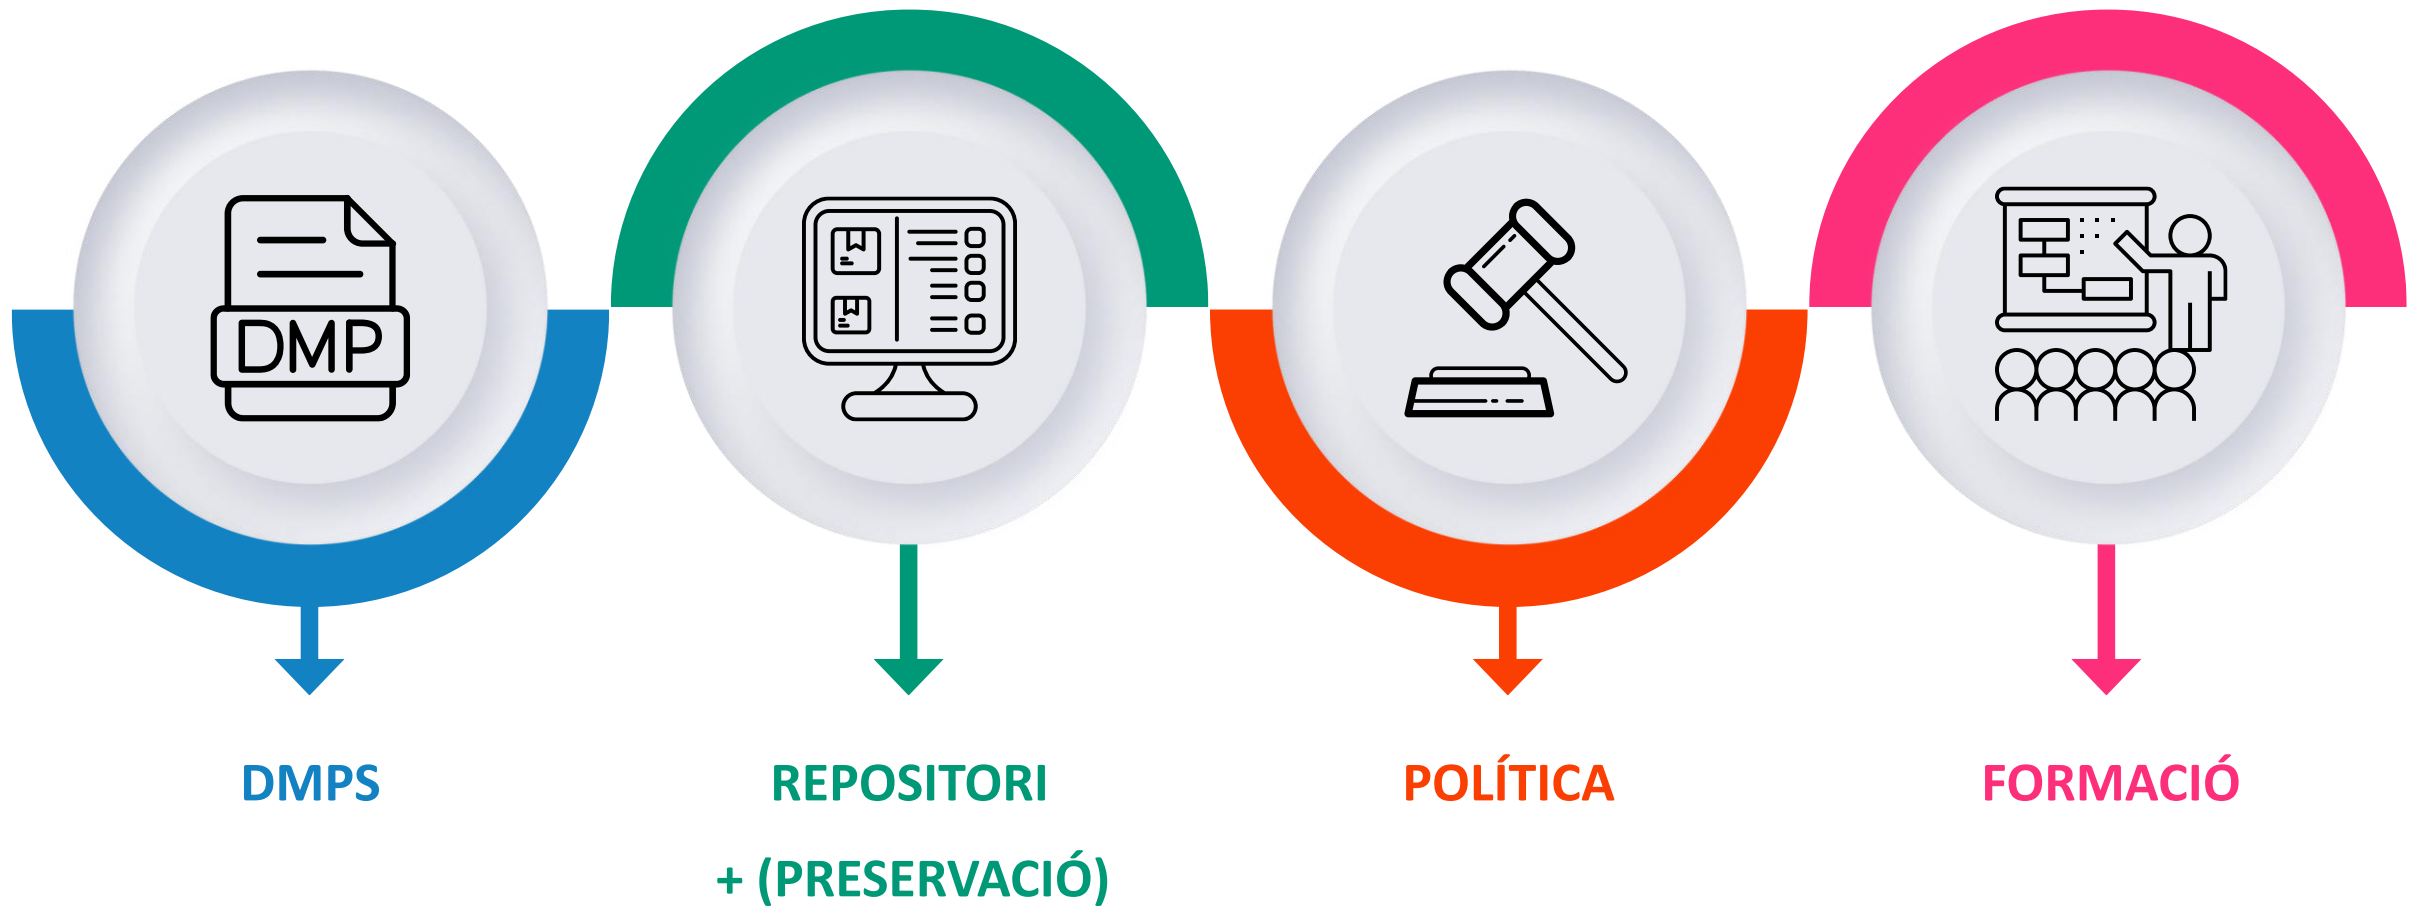

<https://cora.csuc.cat/>

Impuls a la ciència oberta

Accés Obert

Portal de la Recerca de Catalunya

Gestió de dades de recerca

Cooperative repositories

Basic institutional repositories (RBP)

Advanced institutional repositories (RPA)

Base repository + More functionalities + Additional support

- ✓ Repositori federat per datasets
 - Universitats (12)
 - Centres de recerca CERCA (25)
- ✓ Multidisciplinari
- ✓ Per a PDI i doctorands
- ✓ En obert (tan obert com sigui possible però tan tancat com sigui necessari)
- ✓ Compleix amb els requisits de les agències de finançament i els principis FAIR
- ✓ 100 GB per dataset per defecte

The screenshot displays the CORA Dataverse website interface. At the top, the logo 'CORA Repositori de Dades de Recerca' is visible alongside navigation links for Home, About, Search, User Guide, Metrics, Contact, English, and Log In. A search bar is present with the placeholder text 'Search this dataverse...'. Below the search bar, a dashboard shows key statistics: 37 UNIVERSITATS & CERCA CENTERS, 991 DATASETS, 63,558 FILES, 202,330 DOWNLOADS, and 4 TB STORAGE. A row of partner logos follows, including Universitat Ramon Llull, ID RAPS, Universitat de Catalunya, ULC barcelone, and Global Health Institute for Global Health. The main content area shows search results for '1 to 10 of 1,168 Results'. On the left, there are filters for 'Dataverses (177)', 'Datasets (991)', and 'Files (63,558)'. Below these are filters for 'Publication Year' (2024: 2359, 2023: 1463, 2022: 1084, 2021: 1123, 2020: 88, More...), 'Subject' (Social Sciences (252), Medicine, Health and Life Sciences (222), Arts and Humanities (210), Other (138), Earth and Environmental Sciences (134), More...), 'Kind of Data' (Other (256), Experimental data (198)), and 'Experimental data (198)'. The search results list three datasets with their titles, authors, dates, and brief descriptions.